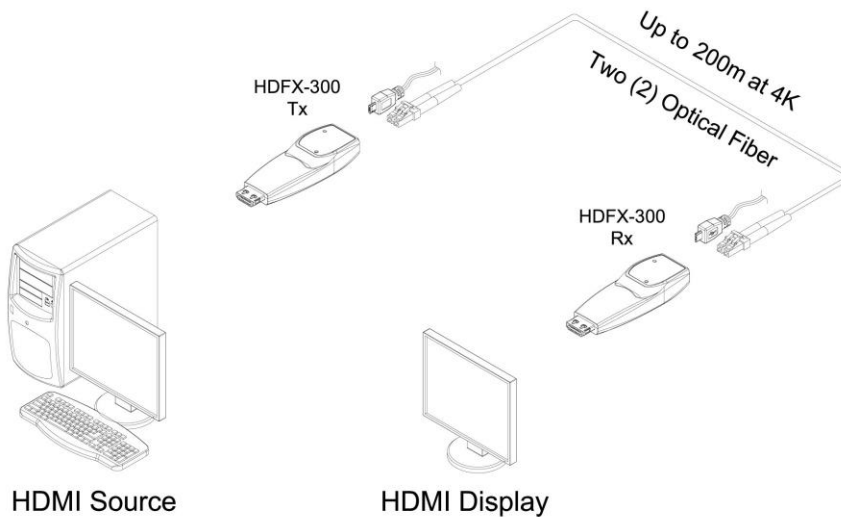

HDFX-300 can be operated by either USB power or DDC 5V power from HDMI source(Tx only). Auto Power-Switching feature makes it more reliable on its power supply.

Specification

- Supports HDMI2.0 standards feature
- Extends up to 4K (4096x2160) at 60Hz, (RGB & YCbCr : 4:4:4)
- Transmits HDMI 2.0 data up to 200m (656feet) over one duplex LC multi-mode fiber (OM3)
- Prevents accidental disconnection by using High-Retention HDMI connector
- Operates by either USB Power(Both Tx and Rx) or DDC 5V from HDMI source (Tx only)
- Provides Auto Power-Switching feature
- Provides diagnosis feature
- Supports 3D contents transmission
- Complies with CEC, EDID and HDCP 2.2

Applications

- Medical imaging
- Military
- Digital Signage
- Control room
- Simulator
- Rental staging

HDMI 2.0 optical fiber detachable extender, HDFX-300

Technical Features

Resolution	Up to 4K(4096x2160) at 60Hz,
Bit rate	Up to 6.0 Gbps/ch
Maximum distance	Up to 200m (656feet)
Fiber	2 LC multi-mode fiber (OM3)
Power supplying	External USB power by micro USB to USB cable or DDC 5V from HDMI source(Tx Only)
LED Indicators	TX: power, signal transmission RX: power, signal detection
Power consumption	< 2.5W
Operating temperature	0°C to 50°C
Operating humidity	10~85% RH, non-condensing
Size (LWH)	26 x 72 x 15 mm

Dimension [mm]

Size(LWH) : 26 x 72 x 15mm

Connection Diagram

4K UHD(4096x2160) @60Hz up to 200m

Opticis Co., Ltd.
7F, 166M Jeongjail-ro, Bundang-gu
Sungnam-si, Gyunggi-do, 13558 South Korea
Tel: +82 (31) 719-8033
Fax: +82 (31) 719-8032