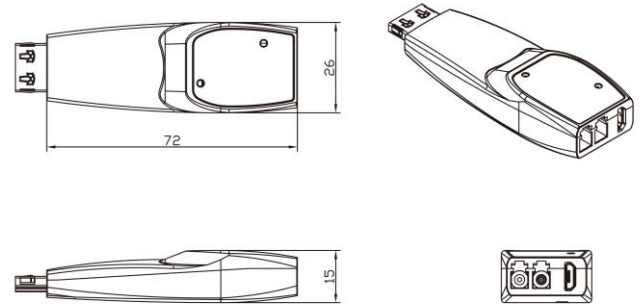

Applications

- Medical imaging
- Military
- Digital Signage
- Control room
- Simulator
- Rental staging

HDMI 2.0 optical fiber detachable extender, HDFX-300

Technical Features

Resolution	Up to 4K(4096x2160) at 60Hz,
Bit rate	Up to 6.0 Gbps/ch
Maximum distance	Up to 200m (656feet)
Fiber	2 LC multi-mode fiber (OM3)
Power supplying	External USB power by micro USB to USB cable or DDC 5V from HDMI source(Tx Only)
LED Indicators	TX: power, signal transmission RX: power, signal detection
Power consumption	< 2.5W
Operating temperature	0°C to 50°C
Operating humidity	10~85% RH, non-condensing
Size (LWH)	26 x 72 x 15 mm

Dimension [mm]

Size(LWH) : 26 x 72 x 15mm

Connection Diagram

4K UHD(4096x2160) @60Hz up to 200m

Opticis Co., Ltd.
7F, 166M Jeongjail-ro, Bundang-gu
Sungnam-si, Gyunggi-do, 13558 South Korea
Tel: +82 (31) 719-8033
Fax: +82 (31) 719-8032