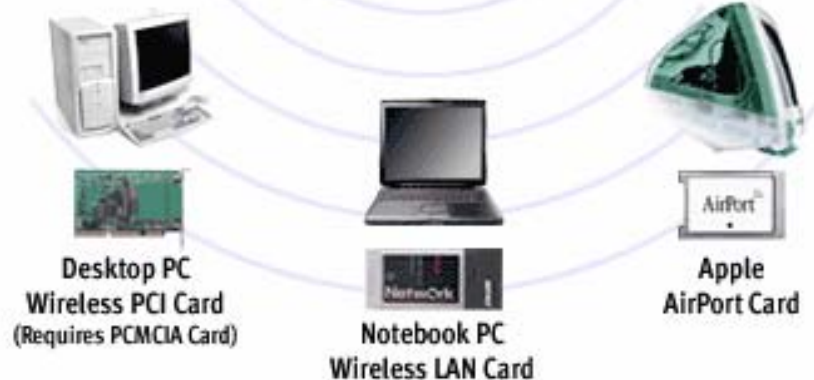

## Application 2 : Wireless LAN Access Point

need to be linked to a network or platform

Optical USB Module

**Office Network**

**Mobile Network**

- **Golf Course Management**
- **Inventory Management**
- **Parking Lot Management**